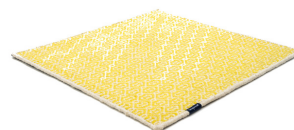

WILD PITCH

white & blue grey 4227

white & blue grey 4227

white & blue 4226

white & dark green 4225

white & meadow 4224

white & beige 4228

white & yellow 4223

white & red earth 4222

red earth & orange 4231

brown & beige 4230

dark green & meadow 4232

dark blue & blue 4233

cloudy sky & blue grey 4234

black & grey 4229

white & black 4220

white & grey 4221

Technical Facts

ID	4227
name	Wild Pitch
colour	white & blue grey
pile material	new wool
pile length	- cm
total height	1 cm
overall weight per sqm	2,8 kg
standard sizes	170x240 cm 200x200 cm 200x300 cm 250x350 cm 300x400 cm
custom sizes	yes
max. size	300 x 1200 cm
custom colours	yes
custom shapes	-
outdoor use	-
durability	**
sound absorbing	yes
anti static	yes