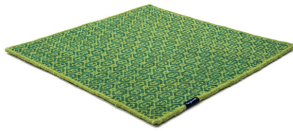

WILD PITCH

white & blue grey 4227

white & blue grey 4227

white & blue 4226

white & dark green 4225

white & meadow 4224

white & beige 4228

white & yellow 4223

white & red earth 4222

red earth & orange 4231

brown & beige 4230

dark green & meadow 4232

dark blue & blue 4233

cloudy sky & blue grey 4234

black & grey 4229

white & black 4220

white & grey 4221

Technical Facts

ID	4227
name	Wild Pitch
colour	white & blue grey
pile material	new wool
pile length	- cm
total height	1 cm
overall weight per sqm	2,8 kg
standard sizes	170x240 cm 200x200 cm 200x300 cm 250x350 cm 300x400 cm
custom sizes	yes
max. size	300 x 1200 cm
custom colours	yes
custom shapes	-
outdoor use	-
durability	**
sound absorbing	yes
anti static	yes