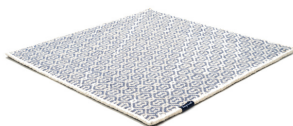

WILD PITCH

white & blue grey 4227

white & blue grey 4227

white & blue 4226

white & dark green 4225

white & meadow 4224

white & beige 4228

white & yellow 4223

white & red earth 4222

red earth & orange 4231

brown & beige 4230

dark green & meadow 4232

dark blue & blue 4233

cloudy sky & blue grey 4234

black & grey 4229

white & black 4220

white & grey 4221

Technical Facts

ID	4227
name	Wild Pitch
colour	white & blue grey
pile material	new wool
pile length	- cm
total height	1 cm
overall weight per sqm	2,8 kg
standard sizes	170x240 cm 200x200 cm 200x300 cm 250x350 cm 300x400 cm
custom sizes	yes
max. size	300 x 1200 cm
custom colours	yes
custom shapes	-
outdoor use	-
durability	**
sound absorbing	yes
anti static	yes