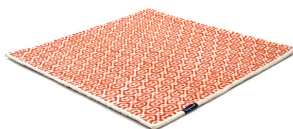

WILD PITCH

white & blue grey 4227

white & blue grey 4227

white & blue 4226

white & dark green 4225

white & meadow 4224

white & beige 4228

white & yellow 4223

white & red earth 4222

red earth & orange 4231

brown & beige 4230

dark green & meadow 4232

dark blue & blue 4233

cloudy sky & blue grey 4234

black & grey 4229

white & black 4220

white & grey 4221

Technical Facts

ID	4227
name	Wild Pitch
colour	white & blue grey
pile material	new wool
pile length	- cm
total height	1 cm
overall weight per sqm	2,8 kg
standard sizes	170x240 cm 200x200 cm 200x300 cm 250x350 cm 300x400 cm
custom sizes	yes
max. size	300 x 1200 cm
custom colours	yes
custom shapes	-
outdoor use	-
durability	**
sound absorbing	yes
anti static	yes