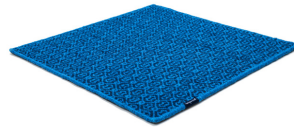

WILD PITCH

white & blue grey 4227

white & blue grey 4227

white & blue 4226

white & dark green 4225

white & meadow 4224

white & beige 4228

white & yellow 4223

white & red earth 4222

red earth & orange 4231

brown & beige 4230

dark green & meadow 4232

dark blue & blue 4233

cloudy sky & blue grey 4234

black & grey 4229

white & black 4220

white & grey 4221

Technical Facts

ID	4227
name	Wild Pitch
colour	white & blue grey
pile material	new wool
pile length	- cm
total height	1 cm
overall weight per sqm	2,8 kg
standard sizes	170x240 cm 200x200 cm 200x300 cm 250x350 cm 300x400 cm
custom sizes	yes
max. size	300 x 1200 cm
custom colours	yes
custom shapes	-
outdoor use	-
durability	**
sound absorbing	yes
anti static	yes