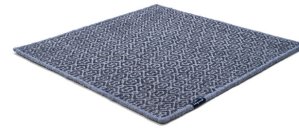

WILD PITCH

white & blue grey 4227

white & blue grey 4227

white & blue 4226

white & dark green 4225

white & meadow 4224

white & beige 4228

white & yellow 4223

white & red earth 4222

red earth & orange 4231

brown & beige 4230

dark green & meadow 4232

dark blue & blue 4233

cloudy sky & blue grey 4234

black & grey 4229

white & black 4220

white & grey 4221

Technical Facts

ID	4227
name	Wild Pitch
colour	white & blue grey
pile material	new wool
pile length	- cm
total height	1 cm
overall weight per sqm	2,8 kg
standard sizes	170x240 cm 200x200 cm 200x300 cm 250x350 cm 300x400 cm
custom sizes	yes
max. size	300 x 1200 cm
custom colours	yes
custom shapes	-
outdoor use	-
durability	**
sound absorbing	yes
anti static	yes