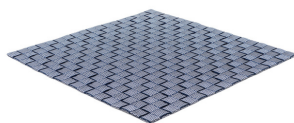

MNML 101 OUTDOOR | INDOOR

light grey & grey 4002

light grey & grey 4002

dark navy & silver 3997

grey & black 3999

brown & silver 3998

Technical Facts

ID	4002
name	MNML 101 OUTDOOR INDOOR
colour	light grey & grey
pile material	polyester
pile length	- cm
total height	0,8 cm
overall weight per sqm	2 kg
standard sizes	170x240 cm 200x200 cm 200x300 cm 250x350 cm 300x400 cm
custom sizes	yes
max. size	600 x 1000 cm
custom colours	-
custom shapes	-
outdoor use	yes
durability	***
sound absorbing	yes
anti static	yes