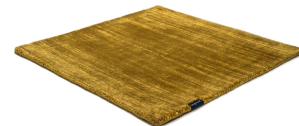

MARK 2 VISCOSE

lavender 3886

lavender 3886

deep red 3883

dark brown 3880

glam taupe 3877

light sand 3876

honey 3885

lagoon 3882

blue iron 3887

deep carbon 3878

steel grey 3879

bright chrome 3884

cocoon grey 3875

leaf green 3881

Technical Facts

ID	3886
name	MARK 2 Viscose
colour	lavender
pile material	viscose
pile length	0,6 cm
total height	1 cm
overall weight per sqm	3,6 kg
standard sizes	170x240 cm 200x200 cm 200x300 cm 250x350 cm 300x400 cm
custom sizes	yes
max. size	500 x 1200 cm
custom colours	-
custom shapes	yes
outdoor use	-
durability	*
sound absorbing	yes
anti static	yes