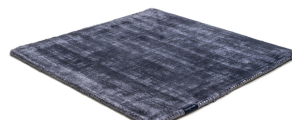

MARK 2 VISCOSE

lavender 3886

lavender 3886

deep red 3883

dark brown 3880

glam taupe 3877

light sand 3876

honey 3885

lagoon 3882

blue iron 3887

deep carbon 3878

steel grey 3879

bright chrome 3884

cocoon grey 3875

leaf green 3881

Technical Facts

ID	3886
name	MARK 2 Viscose
colour	lavender
pile material	viscose
pile length	0,6 cm
total height	1 cm
overall weight per sqm	3,6 kg
standard sizes	170x240 cm 200x200 cm 200x300 cm 250x350 cm 300x400 cm
custom sizes	yes
max. size	500 x 1200 cm
custom colours	-
custom shapes	yes
outdoor use	-
durability	*
sound absorbing	yes
anti static	yes