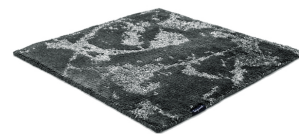

FUSION

light grey & light grey 4217

light grey & light grey 4217

polar grey & polar grey 4215

black & black 4216

brown & brown 4218

Technical Facts

ID	4217
name	FUSION
colour	light grey & light grey
pile material	New Zealand wool & bamboo viscose
pile length	0,3 cm
total height	0,9 cm
overall weight per sqm	3,9 kg
standard sizes	170x240 cm 200x200 cm 200x300 cm 250x350 cm 300x400 cm
custom sizes	yes
max. size	490 x 800 cm
custom colours	yes
custom shapes	-
outdoor use	-
durability	**
sound absorbing	yes
anti static	yes