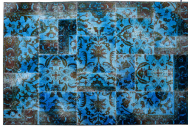

THE MASHUP FRESCO SERIES

THE MASHUP Fresco Series capri blue 5005

THE MASHUP Fresco Series capri
blue 5005

THE MASHUP Fresco Series grey
5004

Technical Facts

ID	5005
name	THE MASHUP FRESCO SERIES
colour	THE MASHUP Fresco Series capri blue
pile material	new wool
pile length	0,1 cm
total height	0,9 cm
overall weight per sqm	3,5 kg
standard sizes	170x230 cm 200x200 cm 200x290 cm 230x350 cm 290x410 cm
custom sizes	yes
max. size	400 x 700 cm
custom colours	yes
custom shapes	yes
outdoor use	-
durability	***
sound absorbing	yes
anti static	yes